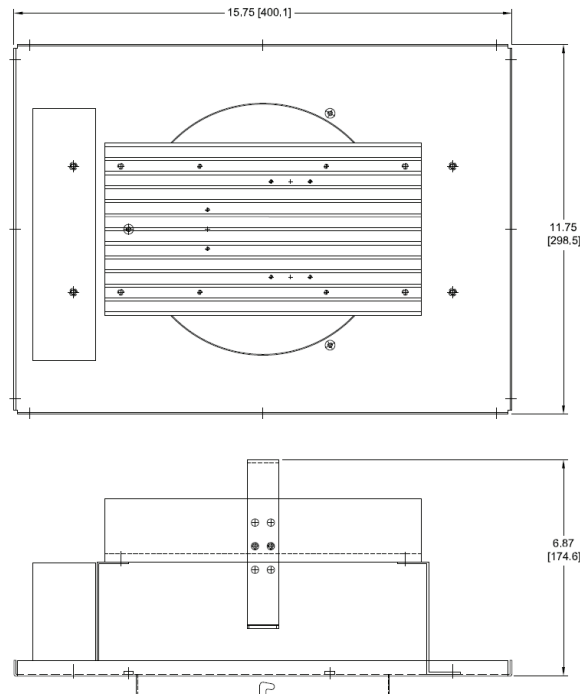

Dimensions & Outline:

Electrical Requirements:

36 VDC @ 2.0 Amps (70W) or 2.5 Amps (90W)

(UL/VDE/CE approved power supply ordered separately, see below)

Part Numbers:

A000247-002	ALF Downlight Fixture, model 70W3030 (3000K/3000K)
A000247-013	ALF Downlight Fixture, model 70W2735 (2700K/3500K “Dim-warm™”)
A000249-002	ALF Downlight Fixture, model 90W3030 (3000K/3000K)
A000249-013	ALF Downlight Fixture, model 90W2735 (2700K/3500K “Dim-warm™”)
A000249-015	ALF Downlight Fixture, model 90W2750 (2700K/5000K “Earthlite™”)
A000249-024	ALF Downlight Fixture, model 90W3040 (3000K/4000K cleaning)
B000330-XXX	Control Cable, daisy chain (contact factory for requirements)
PE00618-136	Power supply, 36VDC, 100W (for a single 70W or 90W fixture)
PE00618-336	Power supply, 36VDC, 320W (for 4x 70W or 3x 90W fixtures)

Mechanical:

Dimensions: 15.75 x 11.75 x 7.5 in. [400 x 300 x 191mm]

Weight: TBD

* Due to ongoing development, features and specifications subject to change without notice.

MOVING IMAGE TECHNOLOGIES
YOUR DIGITAL CINEMA EXPERTS